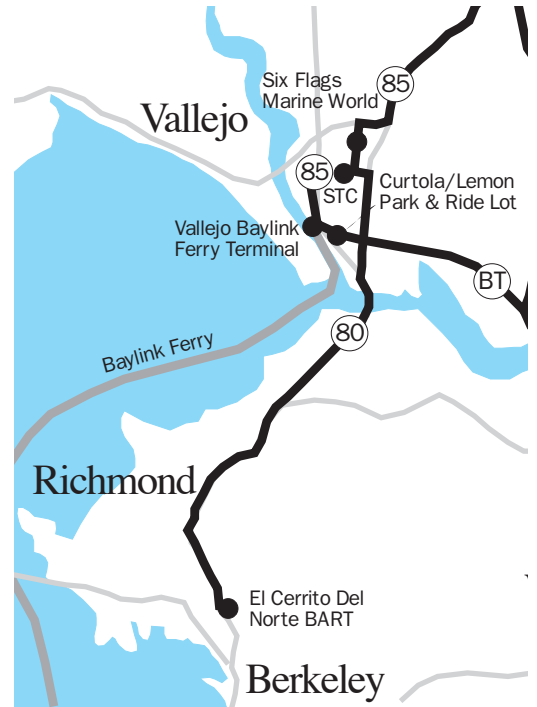

**Making Transfers**

Vallejo Transit's main transfer points north to south are Solano Mall in Fairfield, Fairfield Transportation Center, Sereno Transit Center and York & Marin in Vallejo, and the El Cerrito Del Norte BART station.

### 80 Vallejo EASTBOUND

El Cerrito Del Norte BART	Curtola Park & Ride Lot	Mare Island/ Maine St	YORK & MARIN
<b>MONDAY-FRIDAY</b>			
5:15	—	5:41	5:43
5:30	—	5:56	5:58
5:45	—	6:11	6:13
6:00	—	6:26	6:28
6:15	—	6:41	6:43
6:30	—	6:56	6:58
6:45	—	7:11	7:13
7:00	—	7:26	7:28
7:15	—	7:41	7:43
7:30	—	7:56	7:58
7:45	—	8:11	8:13
8:00	—	8:26	8:28
8:15	—	8:41	8:43
8:30	—	8:56	8:58
8:45	—	9:11	9:13
9:00	—	9:26	9:28
9:30	9:55	10:00	10:02
10:00	10:25	10:30	10:32
10:30	10:55	11:00	11:02
11:00	11:25	11:30	11:32
11:30	11:55	12:00	12:02
12:00	12:25	12:30	12:32
12:30	12:55	1:00	1:02
1:00	1:25	1:30	1:32
1:30	1:55	2:00	2:02
2:00	2:25	2:30	2:32
2:30	2:55	3:00	3:02
2:45	3:10	3:15	3:17
3:00	3:25	3:30	3:32
3:15	3:40	3:45	3:47
3:30	3:55	4:00	4:02
3:45	4:10	4:15	4:17
4:00	4:25	4:30	4:32
4:15	4:40	4:45	4:47
4:30	4:55	5:00	5:02
4:45	5:10	5:15	5:17
5:00	5:25	5:30	5:32
5:15	5:40	5:45	5:47
5:30	5:55	6:00	6:02
5:45	6:10	6:15	6:17
6:00	6:25	6:30	6:32
6:15	6:40	6:45	6:47
6:30	6:55	7:00	7:02
6:45	7:10	7:15	7:17
7:00	7:25	7:30	7:32
7:15	7:40	7:45	7:47
7:30	7:55	8:00	8:02
7:45	8:10	8:15	8:17
8:02	8:27	8:32	8:34
8:35	8:57	9:01	9:03
9:05	9:27	9:31	9:33
9:35	10:00	10:05	10:07
10:15	10:40	10:45	10:47
10:54	11:19	11:24	11:26

Route 80 serves the following bus stops ONLY within Vallejo, indicated by a "Baylink" bus stop sign. These locations are:

1. Curtola Park & Ride Lot
2. Curtola Parkway & Railroad Tracks
3. Curtola Parkway & Sonoma Blvd
4. York & Marin Transit Center
5. Mare Island Way/Maine Street (600 feet south of Vallejo Ferry Terminal)
6. Sereno Transit Center and Sonoma Blvd. are served by selected a.m. peak period trips (see westbound schedule).

t Transfer to Richmond train at Daly City station.  
 S Transfer to Richmond train at MacArthur station.