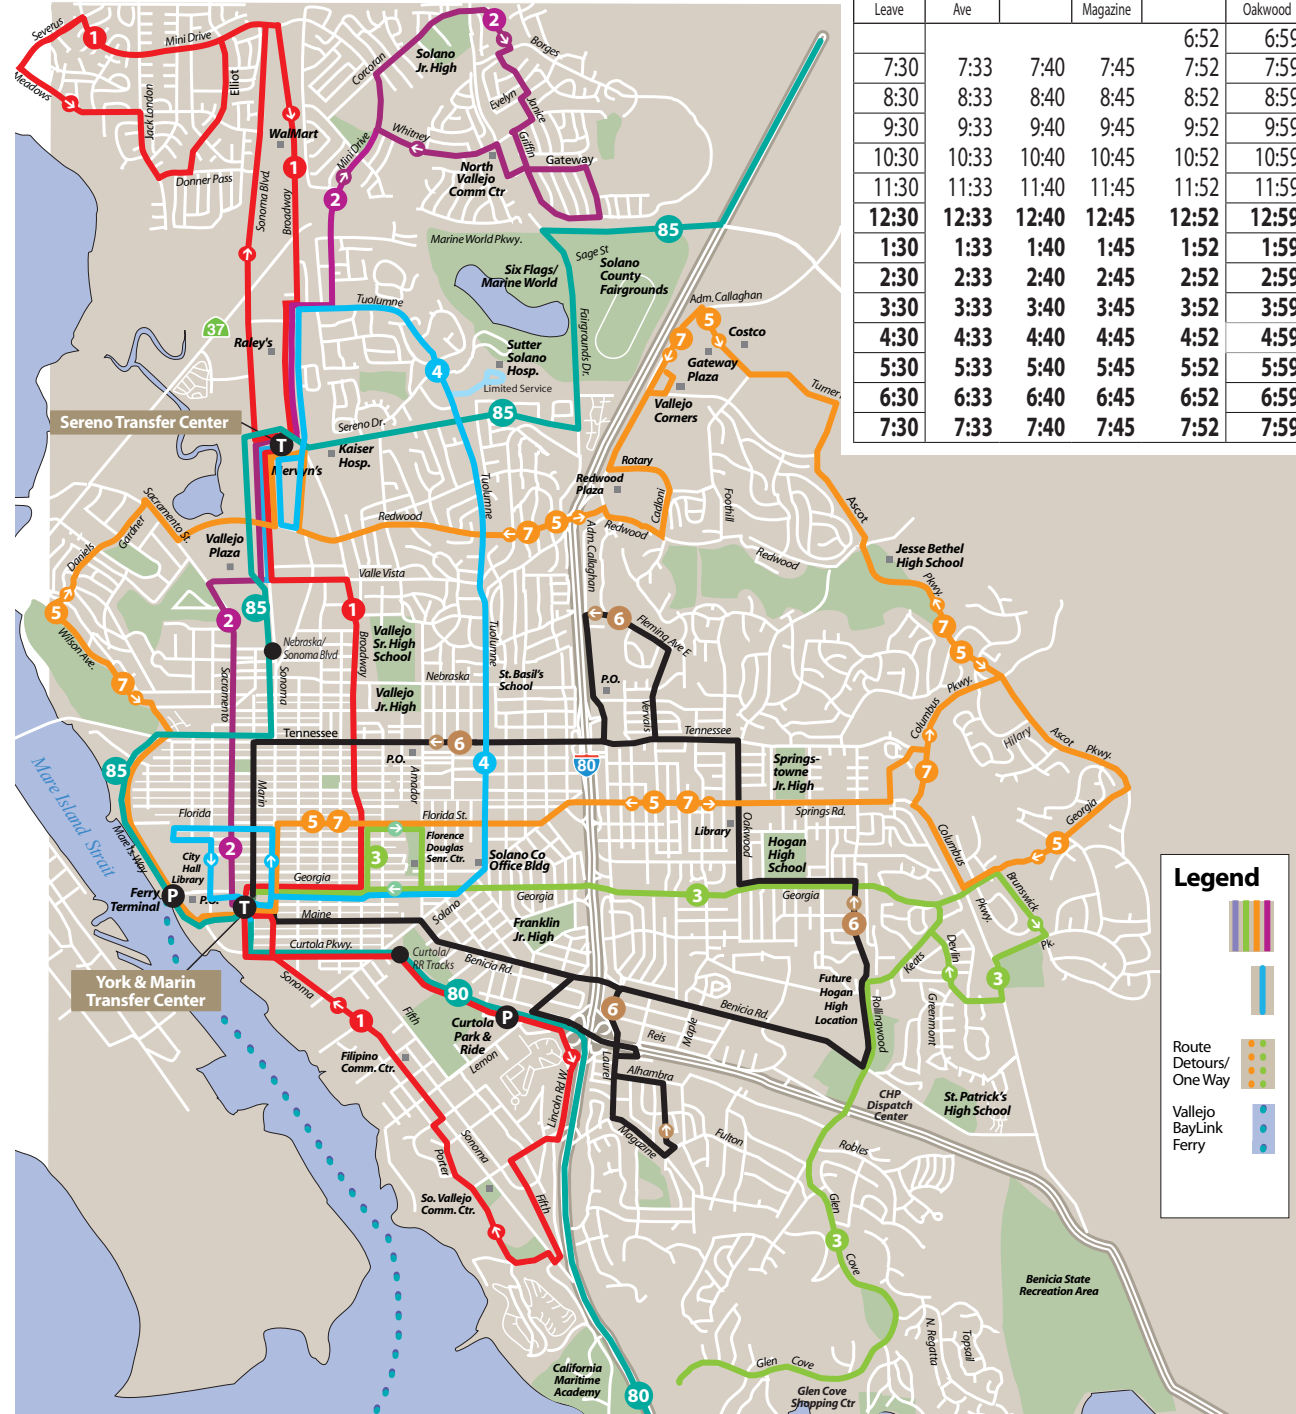

Making Transfers

Vallejo Transit's main transfer points north to south are Solano Mall in Fairfield, Fairfield Transportation Center, Sereno Transit Center and York & Marin in Vallejo, and the El Cerrito Del Norte BART station.

Effective October 5, 2008

FIRST CLASS

www.vallejotransit.com

6 - Beverly Hills / Tennessee St COUNTER-CLOCKWISE

Monday - Friday

YORK & MARIN Leave	Benicia Rd & Solano Ave	Laurel St & Magazine	Fulton Ave & Magazine	Benicia Rd & Rollingwood	Springs Rd & Oakwood	Tennessee & Admiral Callaghan	Tennessee & Tuolumne	Tennessee & Broadway	Vallejo Ferry Terminal	YORK & MARIN Arrive
				5:22	5:29	5:36	5:38	5:41	5:48	5:50
				5:52	5:59	6:06	6:08	6:11	6:18	6:20
6:30	6:33	6:40	6:45	6:52	6:59	7:06	7:08	7:11	7:18	7:20
7:30	7:33	7:40	7:45	7:52	7:59	8:06	8:08	8:11	8:18	8:20
8:30	8:33	8:40	8:45	8:52	8:59	9:06	9:08	9:11	9:18	9:20
9:30	9:33	9:40	9:45	9:52	9:59	10:06	10:08	10:11	10:18	10:20
10:30	10:33	10:40	10:45	10:52	10:59	11:06	11:08	11:11	11:18	11:20
11:30	11:33	11:40	11:45	11:52	11:59	12:06	12:08	12:11	12:18	12:20
12:30	12:33	12:40	12:45	12:52	12:59	1:06	1:08	1:11	1:18	1:20
1:30	1:33	1:40	1:45	1:52	1:59	2:06	2:08	2:11	2:18	2:20
2:30	2:33	2:40	2:45	2:52	2:59	3:06	3:08	3:11	3:18	3:20
3:30	3:33	3:40	3:45	3:52	3:59	4:06	4:08	4:11	4:18	4:20
4:30	4:33	4:40	4:45	4:52	4:59	5:06	5:08	5:11	5:18	5:20
5:30	5:33	5:40	5:45	5:52	5:59	6:06	6:08	6:11	6:18	6:20
6:30	6:33	6:40	6:45	6:52	6:59	7:06	7:08	7:11	7:18	7:20
7:30	7:33	7:40	7:45	7:52	7:59	8:06	8:08	8:11	8:18	8:20

Legend

- Route (represented by colored lines)
- Detours/One Way (represented by dashed lines)
- Vallejo BayLink Ferry (represented by blue dots)