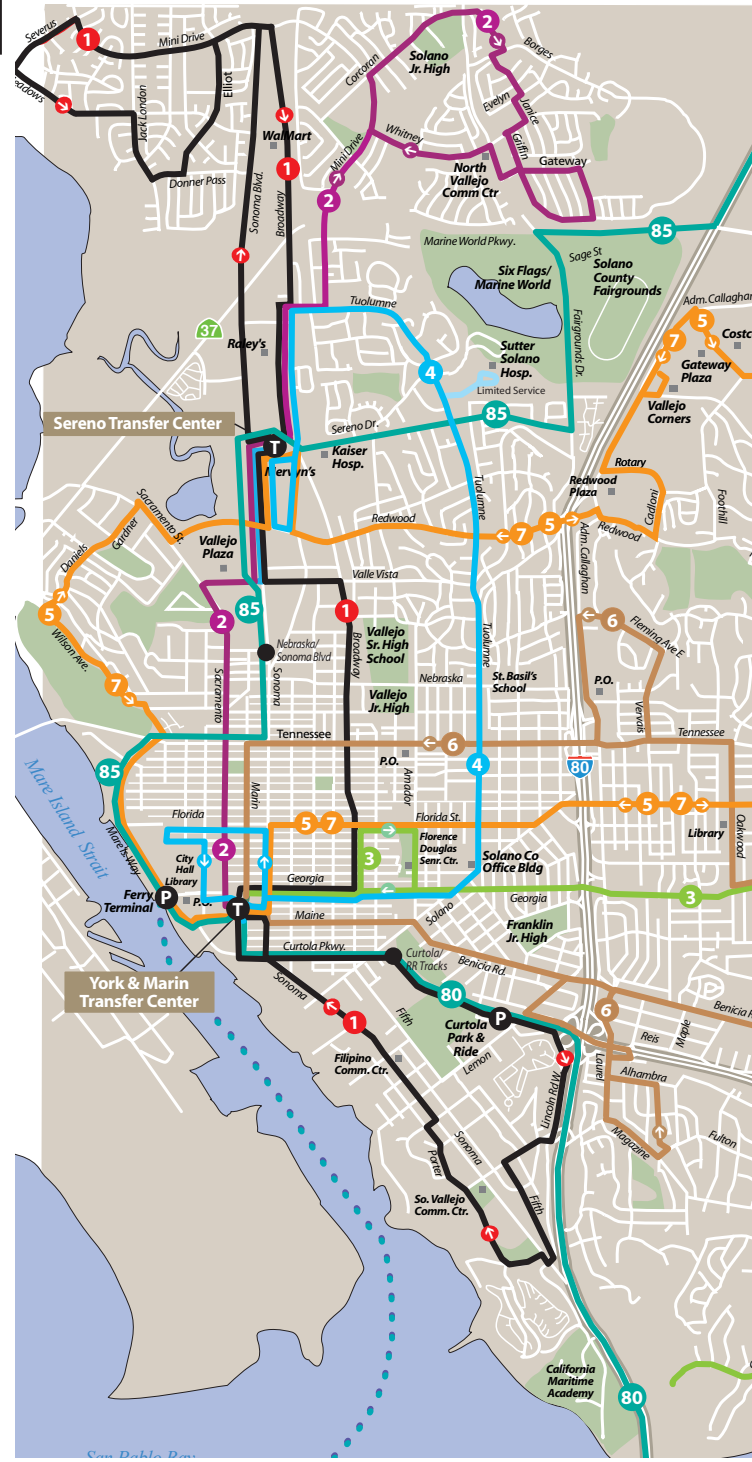

Mini Dr & Elliot	Broadway Walmart	Vallejo Transit	SERENO TRANSIT CTR Ar	SERENO TRANSIT CTR Lv	Broadway & Tennessee	YORK & MARIN Arrive	YORK & MARIN Leave	Curtola Park & Ride Lot	5 5th St & Magazine
5:58	6:06	6:11	6:13	6:15	6:21	6:27	6:30	6:35	6:40
6:28	6:36	6:41	6:43	6:45	6:51	6:57	7:00	7:05	7:10
6:58	7:06	7:11	7:13	7:15	7:21	7:27	7:30	7:35	7:40
7:28	7:36	7:41	7:43	7:45	7:51	7:57	8:00	8:05	8:10
7:58	8:06	8:11	8:13	8:15	8:21	8:27	8:30	8:35	8:40
8:28	8:36	8:41	8:43	8:45	8:51	8:57	9:00	9:05	9:10
8:58	9:06	9:11	9:13	9:15	9:21	9:27	9:30	9:35	9:40
9:28	9:36	9:41	9:43	9:45	9:51	9:57	10:00	10:05	10:10
9:58	10:06	10:11	10:13	10:15	10:21	10:27	10:30	10:35	10:40
10:28	10:36	10:41	10:43	10:45	10:51	10:57	11:00	11:05	11:10
10:58	11:06	11:11	11:13	11:15	11:21	11:27	11:30	11:35	11:40
11:28	11:36	11:41	11:43	11:45	11:51	11:57	12:00	12:05	12:10
11:58	12:06	12:11	12:13	12:15	12:21	12:27	12:30	12:35	12:40
12:28	12:36	12:41	12:43	12:45	12:51	12:57	1:00	1:05	1:10
12:58	1:06	1:11	1:13	1:15	1:21	1:27	1:30	1:35	1:40
1:28	1:36	1:41	1:43	1:45	1:51	1:57	2:00	2:05	2:10
1:58	2:06	2:11	2:13	2:15	2:21	2:27	2:30	2:35	2:40
2:28	2:36	2:41	2:43	2:45	2:51	2:57	3:00	3:05	3:10
2:58	3:06	3:11	3:13	3:15	3:21	3:27	3:30	3:35	3:40
3:28	3:36	3:41	3:43	3:45	3:51	3:57	4:00	4:05	4:10
3:58	4:06	4:11	4:13	4:15	4:21	4:27	4:30	4:35	4:40
4:28	4:36	4:41	4:43	4:45	4:51	4:57	5:00	5:05	5:10
4:58	5:06	5:11	5:13	5:15	5:21	5:27	5:30	5:35	5:40
5:28	5:36	5:41	5:43	5:45	5:51	5:57	6:00	6:05	6:10
5:58	6:06	6:11	6:13	6:15	6:21	6:27	6:30	6:35	6:40
6:28	6:36	6:41	6:43	6:45	6:51	6:57	7:00	7:05	7:10
6:58	7:06	7:11	7:13	7:15	7:21	7:27	7:30	7:35	7:40
7:28	7:36	7:41	7:43	7:45	7:51	7:57	8:00	8:05	8:10
7:58	8:06	8:11	8:13	8:15	8:21	8:27	8:30	8:35	8:40
8:28	8:36	8:41	8:43	8:45	8:51	8:57	9:00	9:05	9:10
8:58	9:06	9:11	9:13	9:15	9:21	9:27			
9:28	9:36	9:41	9:43						
9:58	10:06	10:11	10:13	10:15	10:21	10:27			

For weekday service, see Monday-Friday timetable