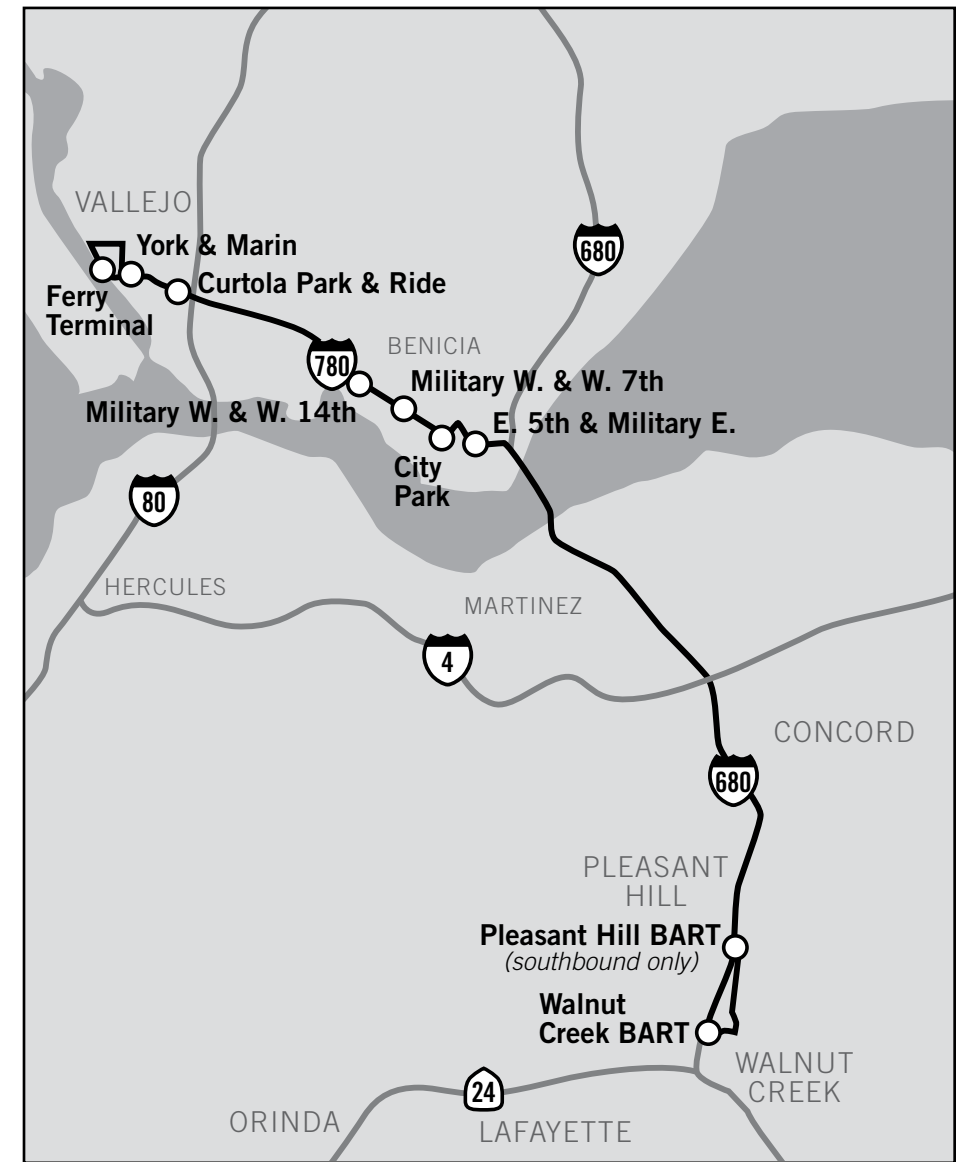

Saturday Route 78 Walnut Creek BART *SOUTHBOUND*   **Saturday Route 78 Walnut Creek BART *NORTHBOUND***

	6:30	6:35	6:51	7:13	7:32	7:23	7:35	7:11	7:30	7:50	8:05	8:08	8:10
	8:30	8:35	8:51	9:13	9:32	9:23	9:35	9:11	9:30	9:50	10:05	10:08	
9:10	10:30	10:35	10:51	11:13	11:32	11:23	11:35	11:11	11:30	11:50	12:05	12:08	1:00
12:30	12:30	12:35	12:51	1:13	1:32	1:23	1:35	1:11	1:30	1:50	2:05	2:30	
	2:30	2:35	2:51	3:13	3:32	3:23	3:35	3:11	3:30	3:50	4:05	4:08	
4:00	4:30	4:35	4:51	5:13	5:32	5:23	5:35	5:11	5:30	5:50	6:05	6:08	6:30
6:30	6:30	6:35	6:51	7:13	7:32	7:23	7:35	7:11	7:30	7:50	8:05	8:08	8:20

Route 78 Map

This is an Express Bus Service with limited stops. In addition to the stops shown on the schedule, Route 78 also serves the following bus stops:

- Curtola Park & Ride
- Military W. & W. 14th
- Military W. & W. 7th
- E. 5th & Military E.

Represents BART schedule.

Represents ferry schedule.