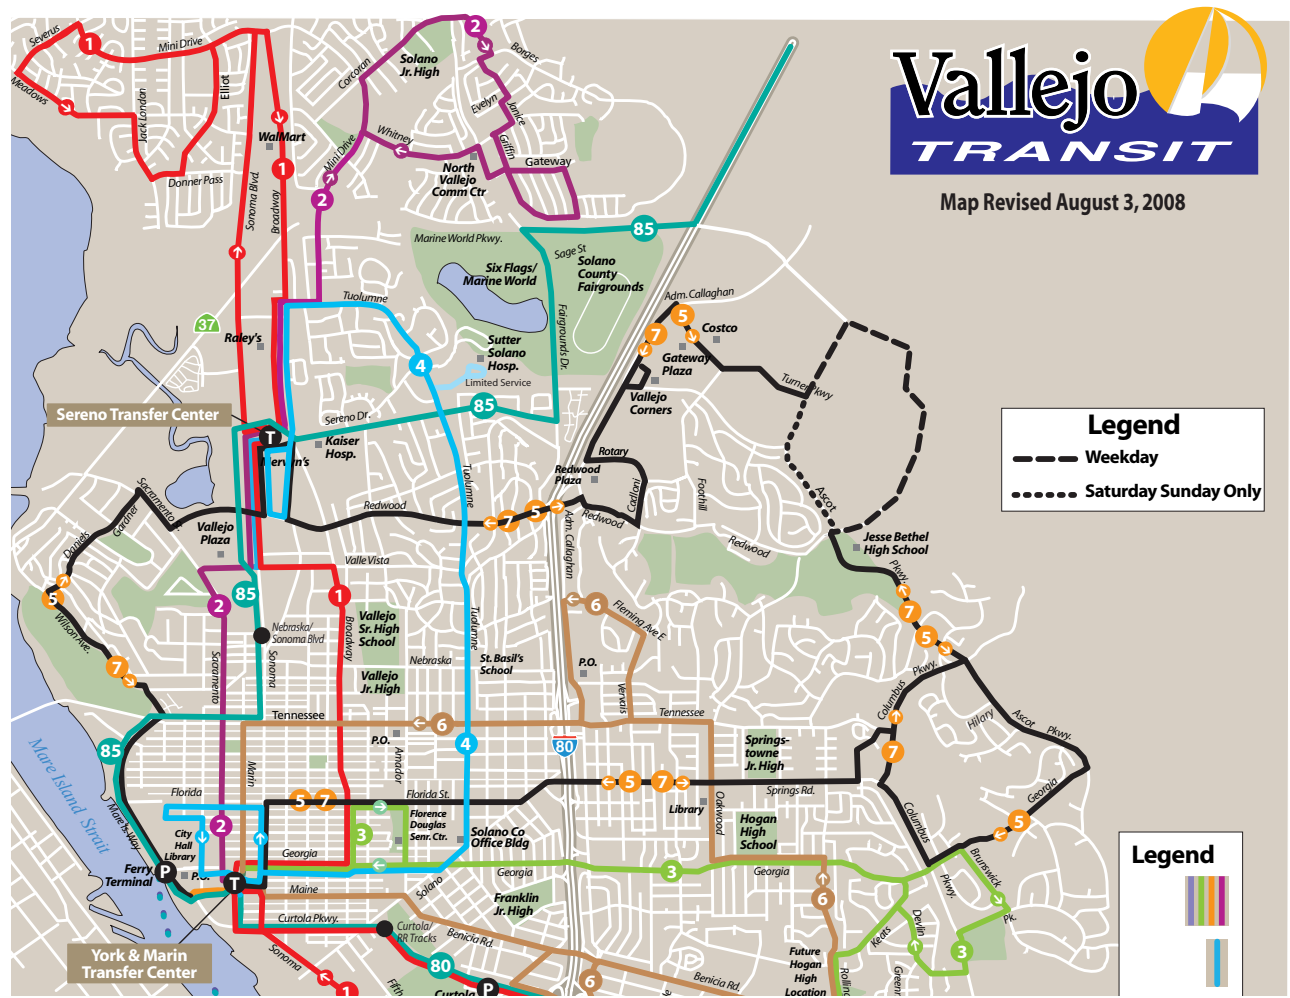

Making Transfers

Vallejo Transit's main transfer points north to south are Solano Mall in Fairfield, Fairfield Transportation Center, Sereno Transit Center and York & Marin in Vallejo, and the El Cerrito Del Norte BART station.

www.vallejotransit.com

5 Redwood Parkway
7 Gateway Plaza
Springs Road

General Mariano Guadalupe Vallejo

Service to

Solano College - Vallejo Campus

Vallejo Ferry Terminal
Sonoma Blvd Shopping
Albertsons Shopping Center
Northeast Vallejo Shopping
Jesse Bethel & Hogan Highs
Springstowne Junior High

Saturday 5

YORK & MARIN Leave	VALLEJO FERRY TERMINAL	Mare Island Way & Tennessee	Daniels & Wilson	SERENO TRANSIT CTR Lv	Redwood & Tuolumne	Plaza Dr & Costco, Gateway SC	Ascot & Redwood Parkways	Ascot & Hilary	Georgia & Columbus	Springs Rd & Oakwood	Florida St & Amador	YORK & MARIN Arrive
						6:27	6:33	6:33	6:42	6:46	6:52	6:58
						7:27	7:33	7:37	7:42	7:46	7:52	7:58
7:00	7:02	7:05	7:08	7:15	7:20	7:27	7:33	7:37	7:42	7:46	7:52	7:58
8:00	8:02	8:05	8:08	8:15	8:20	8:27	8:33	8:37	8:42	8:46	8:52	8:58
9:00	9:02	9:05	9:08	9:15	9:20	9:27	9:33	9:37	9:42	9:46	9:52	9:58
10:00	10:02	10:05	10:08	10:15	10:20	10:27	10:33	10:37	10:42	10:46	10:52	10:58
11:00	11:02	11:05	11:08	11:15	11:20	11:27	11:33	11:37	11:42	11:46	11:52	11:58
12:00	12:02	12:05	12:08	12:15	12:20	12:27	12:33	12:37	12:42	12:46	12:52	12:58
1:00	1:02	1:05	1:08	1:15	1:20	1:27	1:33	1:37	1:42	1:46	1:52	1:58
2:00	2:02	2:05	2:08	2:15	2:20	2:27	2:33	2:37	2:42	2:46	2:52	2:58
3:00	3:02	3:05	3:08	3:15	3:20	3:27	3:33	3:37	3:42	3:46	3:52	3:58
4:00	4:02	4:05	4:08	4:15	4:20	4:27	4:33	4:37	4:42	4:46	4:52	4:58
5:00	5:02	5:05	5:08	5:15	5:20	5:27	5:33	5:37	5:42	5:46	5:52	5:58
6:00	6:02	6:05	6:08	6:15								