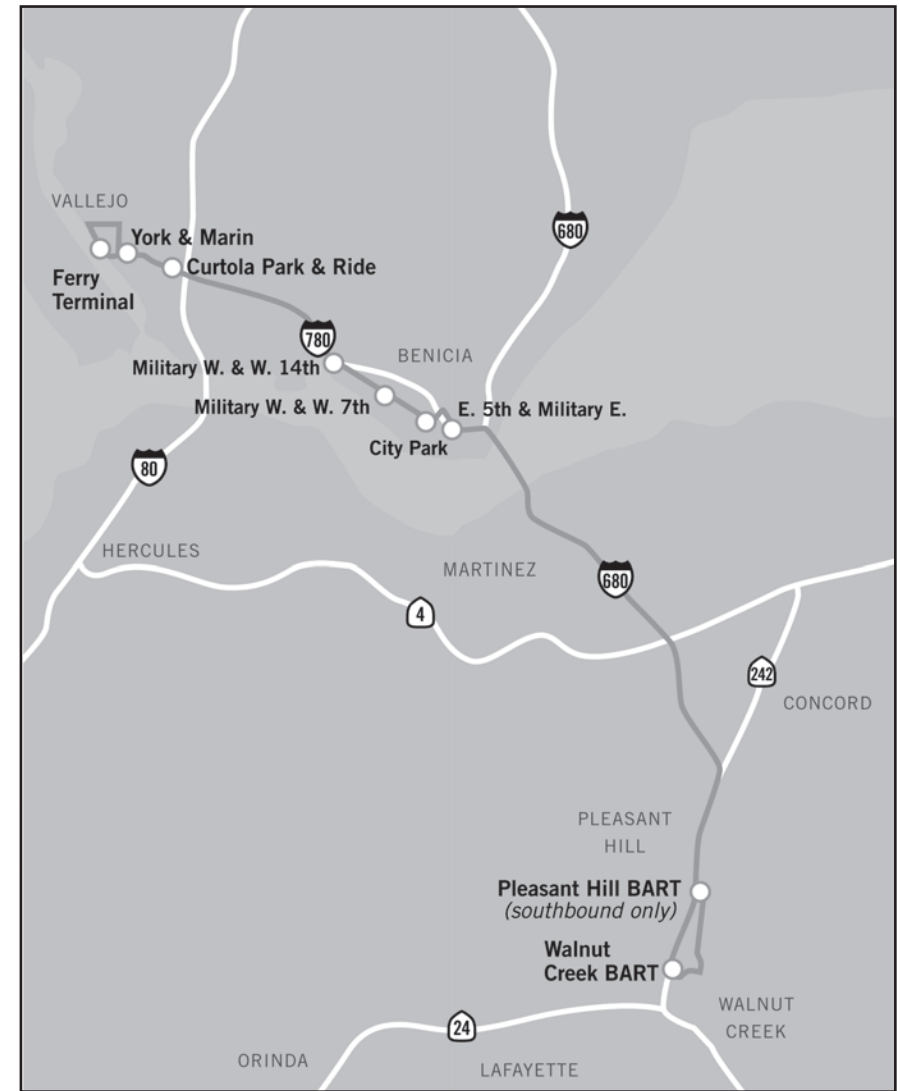

Saturday Route 78 Walnut Creek BART *SOUTHBOUND*   **Saturday Route 78 Walnut Creek BART *NORTHBOUND***

	6:30	6:35	6:51	7:13	7:32	7:23	7:35	7:11	7:30	7:50	8:05	8:08	8:10
	8:30	8:35	8:51	9:13	9:32	9:23	9:35	9:11	9:30	9:50	10:05	10:08	
9:10	10:30	10:35	10:51	11:13	11:32	11:23	11:35	11:11	11:30	11:50	12:05	12:08	1:00
12:30	12:30	12:35	12:51	1:13	1:32	1:23	1:35	1:11	1:30	1:50	2:05	2:30	
	2:30	2:35	2:51	3:13	3:32	3:23	3:35	3:11	3:30	3:50	4:05	4:08	
4:00	4:30	4:35	4:51	5:13	5:32	5:23	5:35	5:11	5:30	5:50	6:05	6:08	6:30
6:30	6:30	6:35	6:51	7:13	7:32	7:23	7:35	7:11	7:30	7:50	8:05	8:08	8:20

Route 78 Map

Represents ferry schedule.
 Represents BART schedule.

This is an Express Bus Service with limited stops. In addition to the stops shown on the schedule, Route 78 also serves the following bus stops:

- Curtola Park & Ride
- Military W. & W. 14th
- Military W. & W. 7th
- E. 5th & Military E.